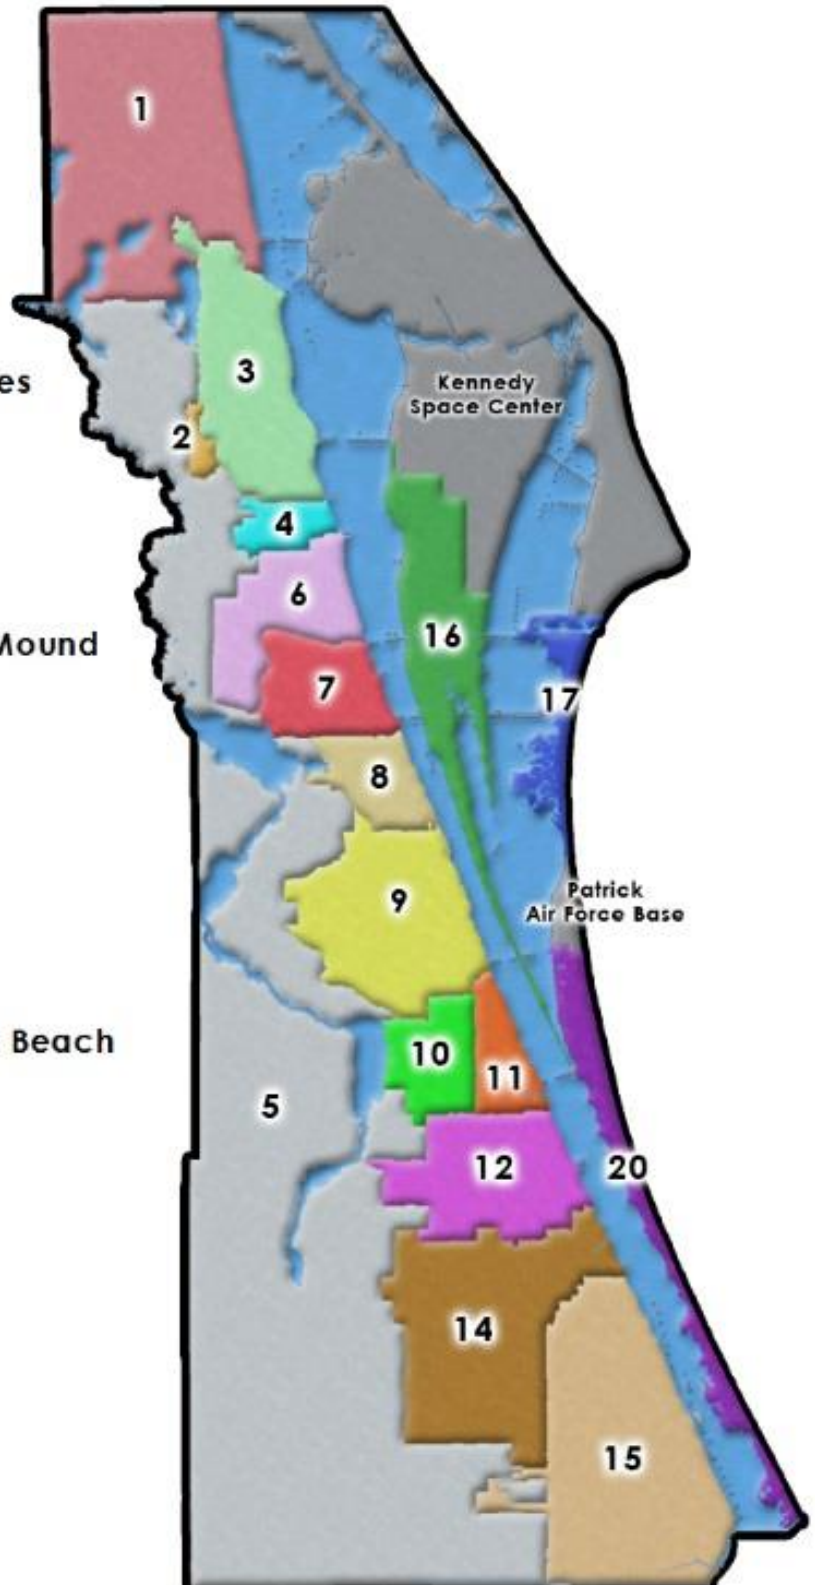

Brevard County Residential Market Areas

- 1 North Brevard
- 2 The Great Outdoors
- 3 Titusville
- 4 Port St John
- 5 West Brevard
- 6 Sharpes / Canaveral Groves
- 7 Cocoa
- 8 Rockledge
- 9 Viera / Suntree
- 10 Lake Washington / Turtle Mound
- 11 Northeast Melbourne
- 12 Melbourne
- 14 Palm Bay
- 15 Malabar / Barefoot Bay
- 16 Merritt Island
- 17 Cape Canaveral / Cocoa Beach
- 20 South Beaches